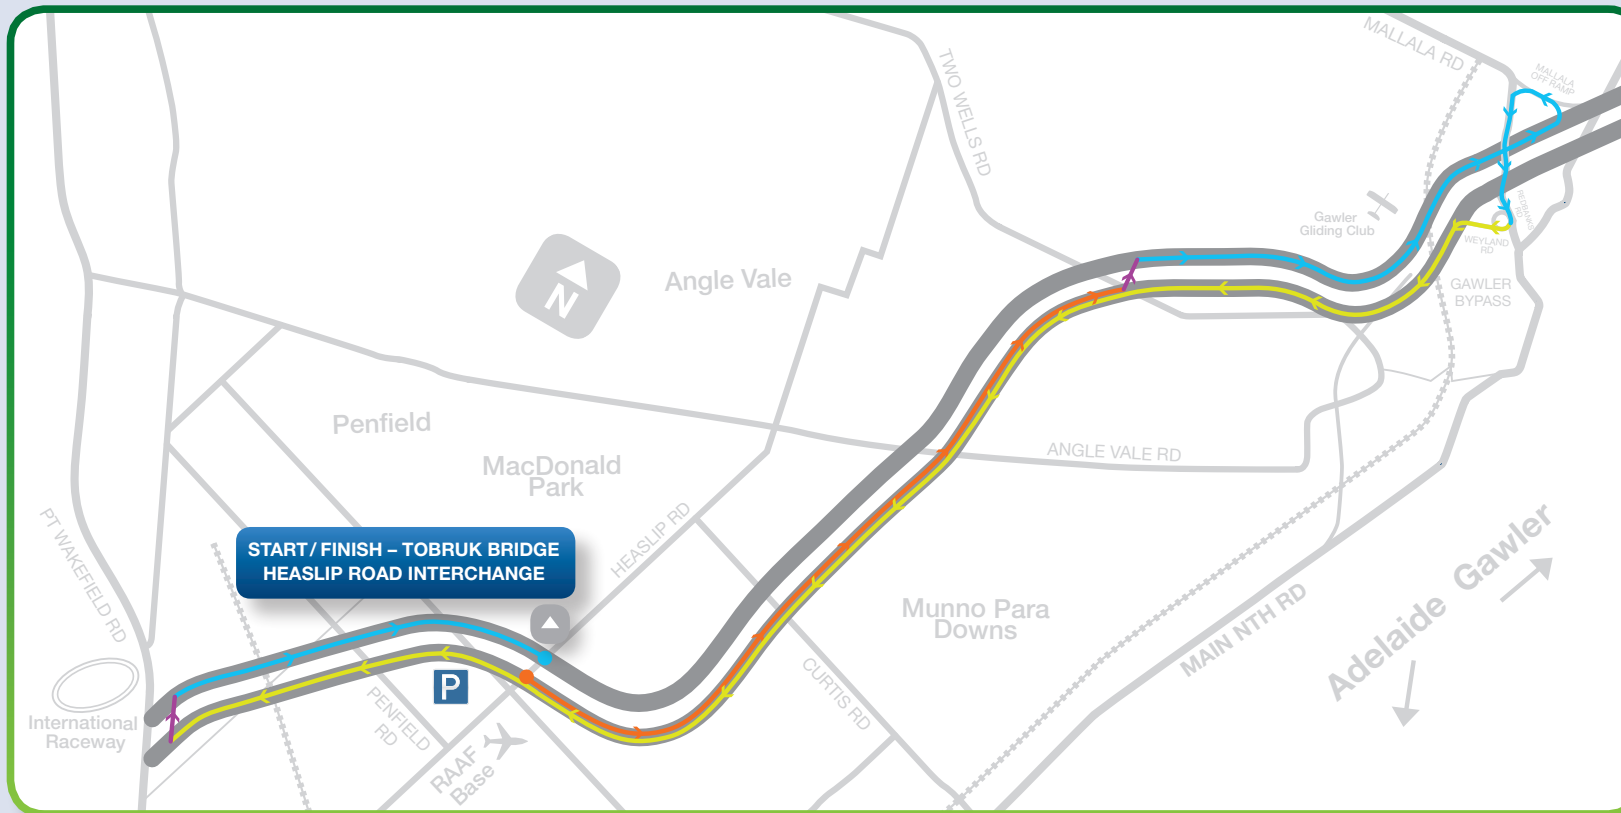

# northern expressway cycle challenge

## Sunday 12 September 9am start

Sponsored by Fulton Hogan and York Civil

Register for this 47km handicap race on the **smoothest ride in Australia** at [www.sa.cycling.org.au](http://www.sa.cycling.org.au)

- Traveling north on south-bound roadway
- Traveling north on north-bound roadway
- Traveling south on south-bound roadway
- Cross over lanes
- P Race cyclists parking only

Government of South Australia  
Department for Transport,  
Energy and Infrastructure